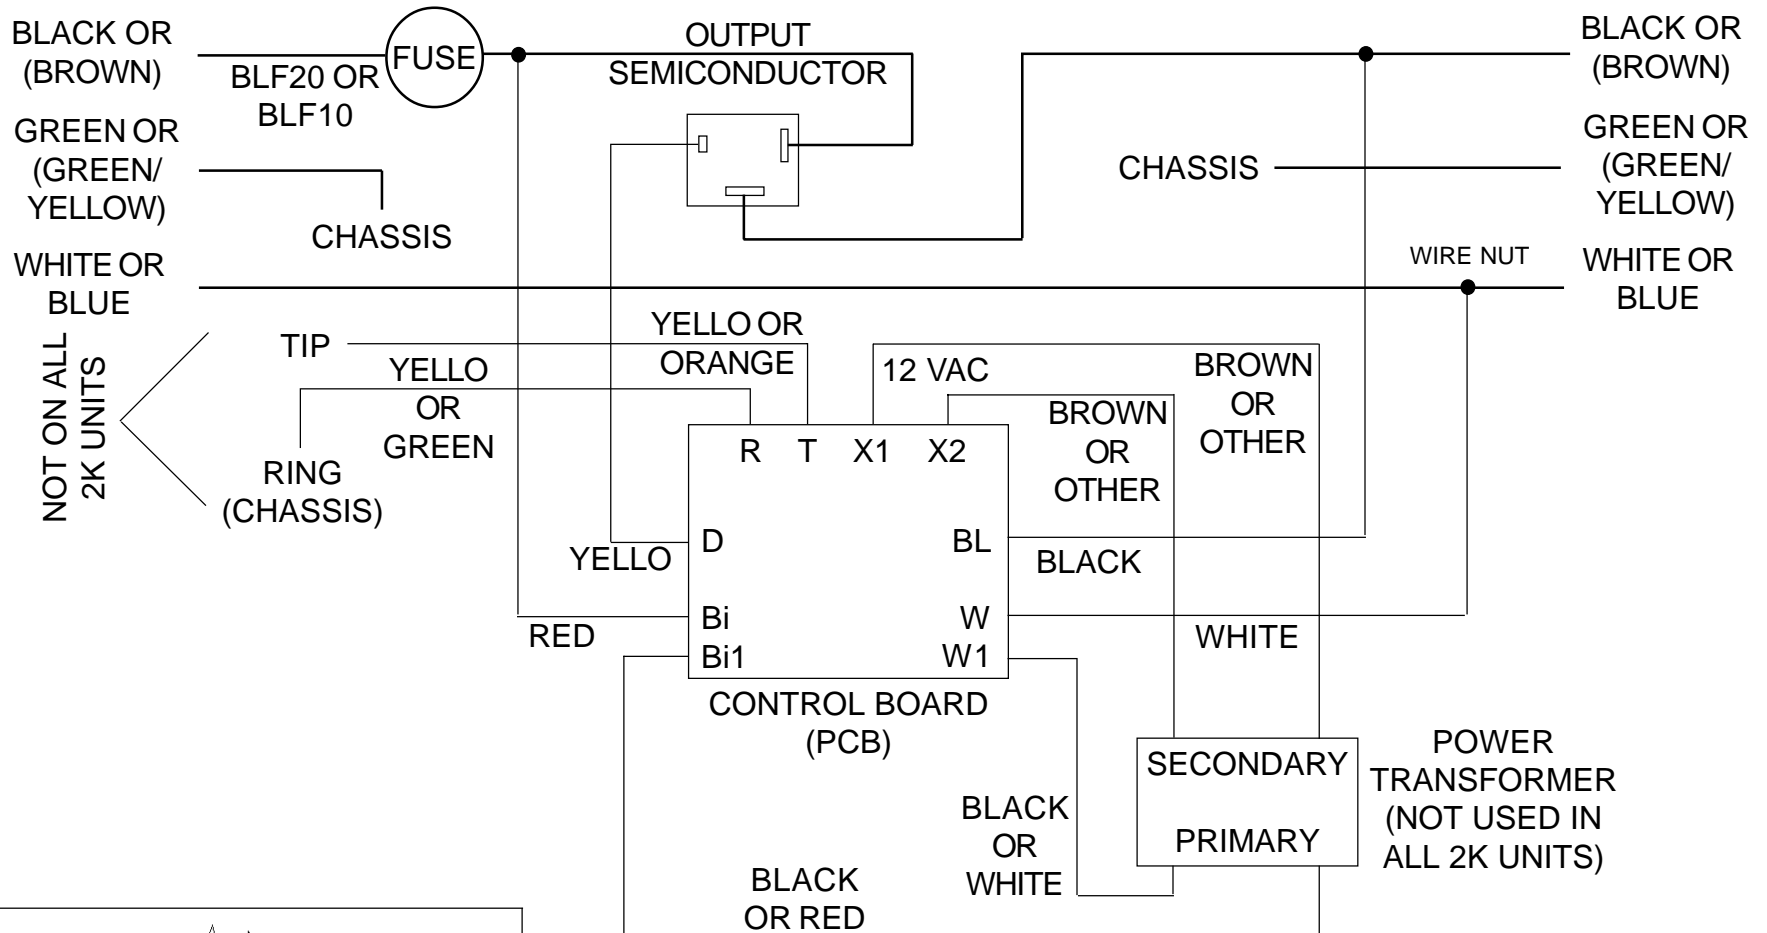

# 2K GENERIC WIRING DIAGRAM

PIGTAIL VERSION

EXTERNAL  
WIRING

BLACK OR  
(BROWN)

GREEN OR  
(GREEN/  
YELLOW)

WHITE OR  
BLUE

EXTERNAL  
WIRING

BLACK OR  
(BROWN)

GREEN OR  
(GREEN/  
YELLOW)

WHITE OR  
BLUE

**Magic Gadgets**

William A McIntire Enterprises

12986 Mapleleaf Ct. NE, Aurora, Or 97002 503.678.6236

TITLE	2K GENERIC WIRING, PIGTAILS	SCALE	NONE
FILE	2K WIRING DIAG.P65	REVISION	11.01.03
DATE	06.22.00	APPROVAL	
DRAWN BY	W. McINTIRE	REF #	